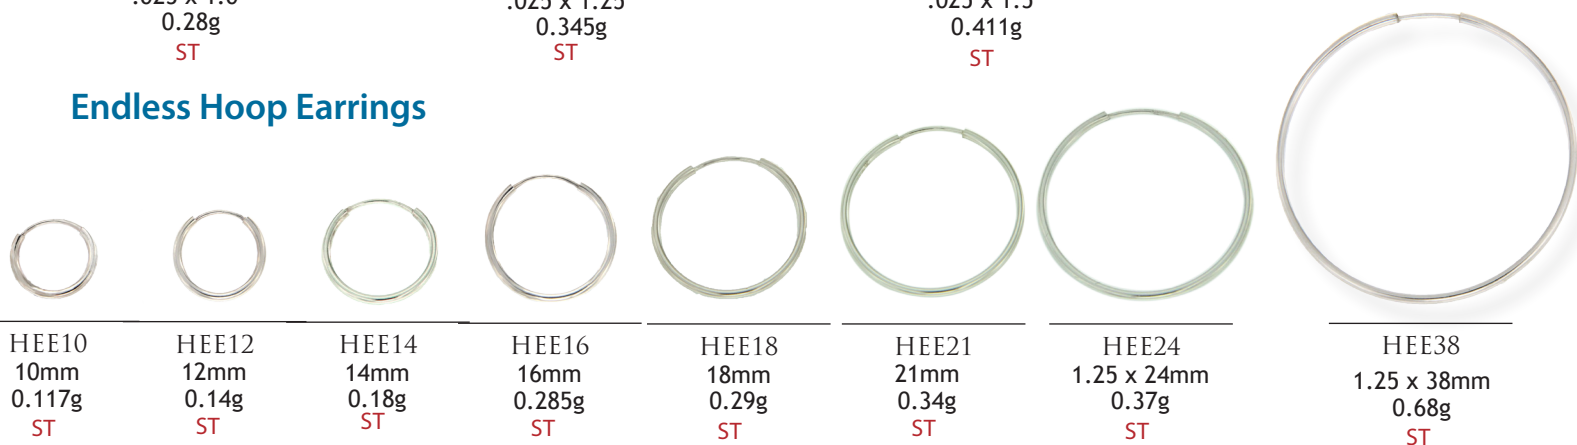

Endless Hoop Earrings

Leverback & Head Pins

SILVER FISH HOOK TUBES

Fish Hook Wire

WF30PC37
030" x 3.7mm Bell
Shape Cup
0.19g
ST

WF30BF42CUP
4.2mm twisted peg cup
0.314g
ST

Marquee Wires

WFMQ30
11 x 29mm
0.26g
14Y 14W ST GFY