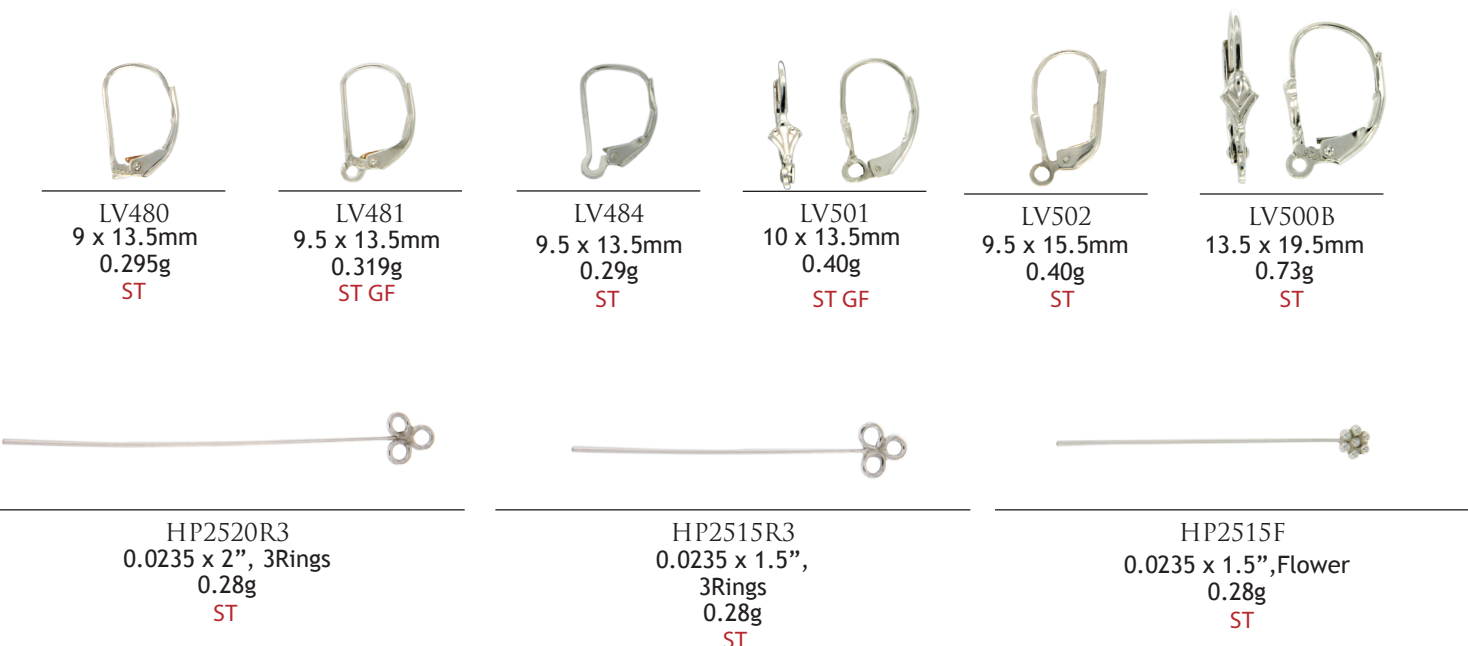

ST

RCW131
13mm
1.488g

ST

RCW132
13mm
1.67g

ST

RCW133
13mm
1.75g

ST

Endless Hoop Wire Earrings

Endless Hoop Earrings

Leverback & Head Pins

SILVER FISH HOOK TUBES

Fish Hook Wire

WF30PC37
030" x 3.7mm Bell
Shape Cup
0.19g
ST

WF30BF42CUP
4.2mm twisted peg cup
0.314g
ST

Marquee Wires

WFMQ30
11 x 29mm
0.26g
14Y 14W ST GFY