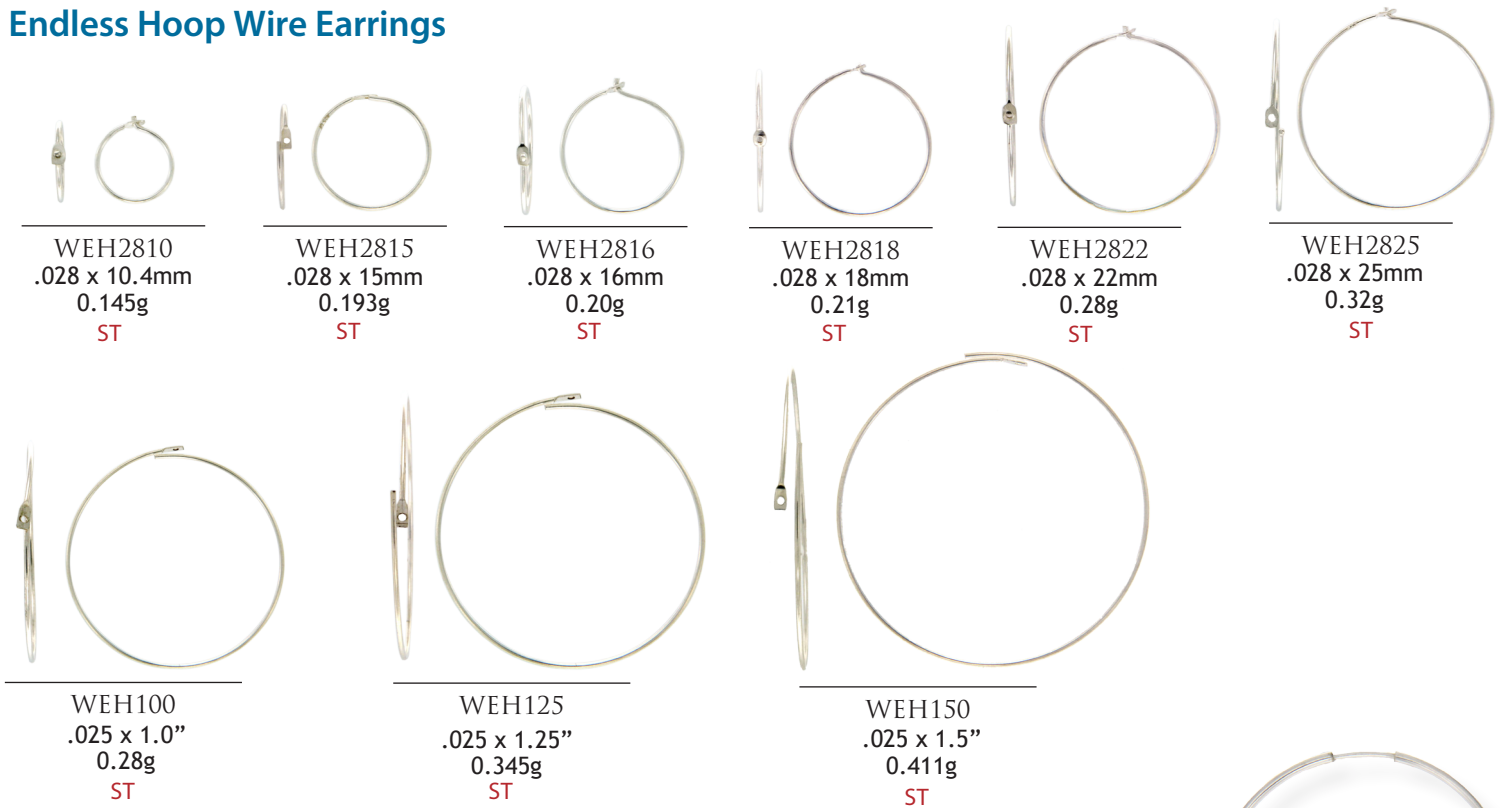

Endless Hoop Earrings

Leverback & Head Pins

SILVER FISH HOOK TUBES

Fish Hook Wire

WF30PC37
030" x 3.7mm Bell
Shape Cup
0.19g
ST

WF30BF42CUP
4.2mm twisted peg cup
0.314g
ST

Marquee Wires

WFMQ30
11 x 29mm
0.26g
14Y 14W ST GFY