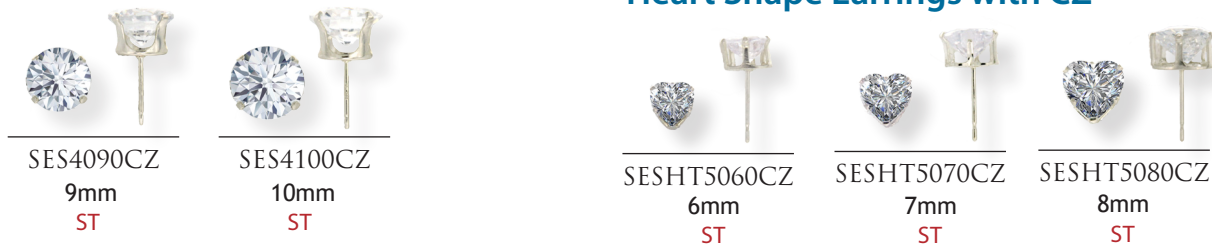

Round Shape CZ Earring Studs

Heart Shape Earrings with CZ

Round CZ with Basket Settings Earring

All weights are approximate in 925 silver per piece and are subject to change.